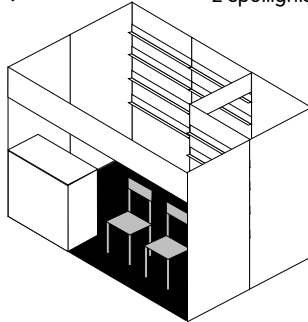

standard stand 3m² (2m x 1.5m)

- 8 bookshelves
- counter with shelf
- 2 chairs
- socket 220 V
- carpeting
- wastebasket
- hanger
- fascia board
- vacuuming
- 1 spotlight

standard stand 4m² (2m x 2m)

- 8 bookshelves
- counter with shelf
- 2 chairs
- socket 220 V
- carpeting
- wastebasket
- hanger
- fascia board
- vacuuming
- 2 spotlights

standard stand 6m² (3m x 2m)

- 12 bookshelves
- counter with shelf
- 3 chairs
- socket 220 V
- carpeting
- store room with the curtain 1m x 1m
- wastebasket
- hanger
- fascia board
- vacuuming
- 2 spotlights

standard stand 12m² (4m x 3m)

- 16 bookshelves
- counter with shelf
- 4 chairs
- table
- socket 220 V
- carpeting
- store room with the curtain 2m x 1m
- wastebasket
- hanger
- fascia board
- vacuuming
- 4 spotlights

standard stand 18m² (6m x 3m)

- 20 bookshelves
- 2 counter with shelf
- 4 chairs
- table
- socket 220 V
- carpeting
- store room with the curtain 2m x 1m
- wastebasket
- hanger
- fascia board
- vacuuming
- 6 spotlights