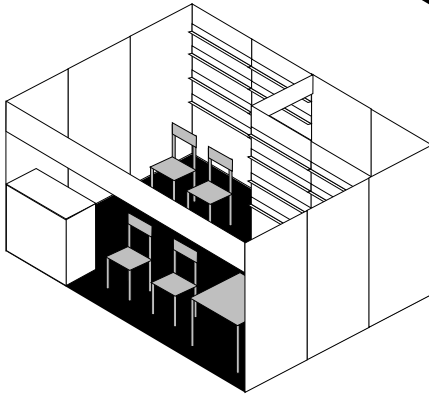

standard stand 3m² (2m x 1.5m)

- 8 bookshelves
- counter with shelf
- 2 chairs
- socket 220 V
- carpeting
- wastebasket
- hanger
- fascia board
- vacuuming
- 1 spotlight

standard stand 4m² (2m x 2m)

- 8 bookshelves
- counter with shelf
- 2 chairs
- socket 220 V
- carpeting
- wastebasket
- hanger
- fascia board
- vacuuming
- 2 spotlights

standard stand 6m² (3m x 2m)

- 12 bookshelves
- counter with shelf
- 3 chairs
- socket 220 V
- carpeting
- store room with the curtain 1m x 1m
- wastebasket
- hanger
- fascia board
- vacuuming
- 2 spotlights

standard stand 12m² (4m x 3m)

- 16 bookshelves
- counter with shelf
- 4 chairs
- table
- socket 220 V
- carpeting
- store room with the curtain 2m x 1m
- wastebasket
- hanger
- fascia board
- vacuuming
- 4 spotlights

standard stand 18m² (6m x 3m)

- 20 bookshelves
- 2 counter with shelf
- 4 chairs
- table
- socket 220 V
- carpeting
- store room with the curtain 2m x 1m
- wastebasket
- hanger
- fascia board
- vacuuming
- 6 spotlights