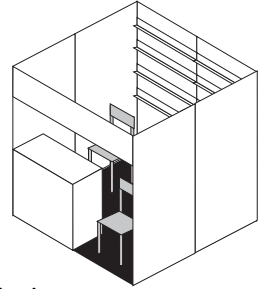

standard stand 3m² (2m x 1.5m)

- 8 bookshelves
- counter with shelf
- 2 chairs
- socket 220 V
- carpeting
- wastebasket
- hanger
- fascia board
- vacuuming
- 1 spotlight

standard stand 4m² (2m x 2m)

- 8 bookshelves
- counter with shelf
- 2 chairs
- socket 220 V
- carpeting
- wastebasket
- hanger
- fascia board
- vacuuming
- 2 spotlights

standard stand 6m² (3m x 2m)

- 12 bookshelves
- counter with shelf
- 3 chairs
- socket 220 V
- carpeting
- store room with the curtain 1m x 1m
- wastebasket
- hanger
- fascia board
- vacuuming
- 2 spotlights

standard stand 12m² (4m x 3m)

- 16 bookshelves
- counter with shelf
- 4 chairs
- table
- socket 220 V
- carpeting
- store room with the curtain 2m x 1m
- wastebasket
- hanger
- fascia board
- vacuuming
- 4 spotlights

standard stand 18m² (6m x 3m)

- 20 bookshelves
- 2 counter with shelf
- 4 chairs
- table
- socket 220 V
- carpeting
- store room with the curtain 2m x 1m
- wastebasket
- hanger
- fascia board
- vacuuming
- 6 spotlights